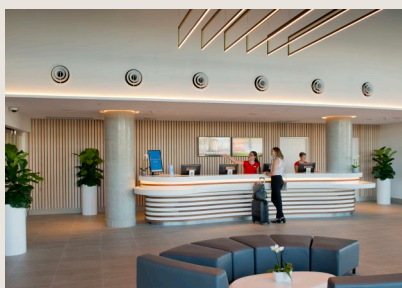

YOUR HOTEL IS IN A GREAT LOCATION...

Whether on a family holiday or on business, you are welcome to stay at ibis Brisbane Airport. Conveniently located adjacent to the domestic terminal of Brisbane Airport, the hotel has all the key features for a comfortable stay.