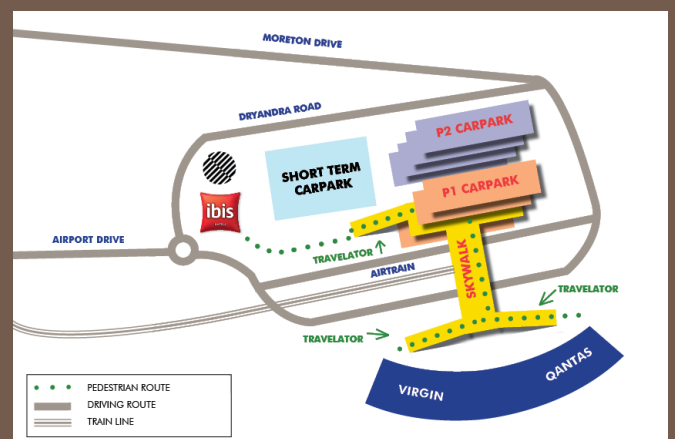

ibis Brisbane Airport

2 Dryandra Road,
Brisbane Airport QLD 4008

Ph: +61 (07) 3139 8100

F: +61 (07) 3139 8100

W: ibisba.com.au

E: h9546@accor.com