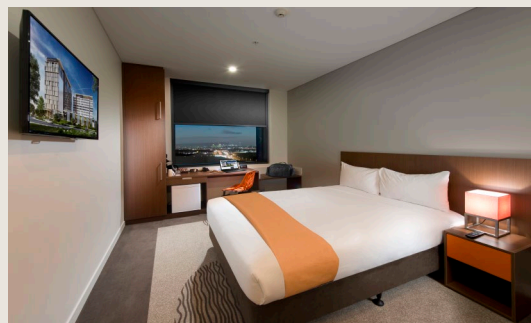

YOUR GOOD NIGHT'S SLEEP IS OUR PRIORITY

Our 243 guest rooms are beautifully modern and completely soundproofed with black out curtains.

GRAB A BITE TO EAT

At Cribb Island Beach Club

Cribb Island Beach Club has you covered morning, noon or night with their all-day bistro menu with everyone's favourites.