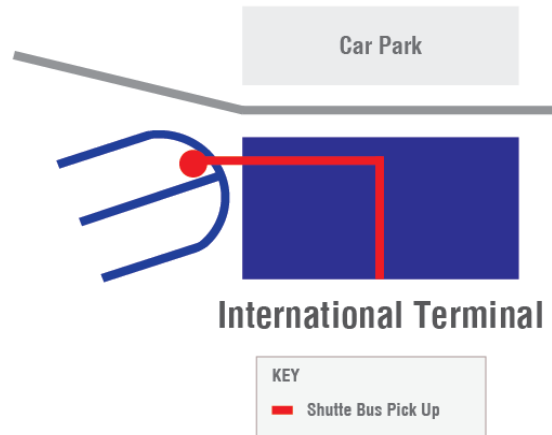

Price: \$16.00 per way per person from the Domestic Airport to Central Station (or South Brisbane).

BRISBANE
AIRPORT

BRISBANE AIRPORT

Domestic Terminal – Pick up and drop off point:

From the domestic terminal walk to outside of the Virgin Domestic Terminal (*look for the purple Virgin Premium Entry sign*) and head to the pickup location directly in front of this area. The shuttle will park at the end of the Con-X-ion bus area (see the below for images).

BRISBANE
AIRPORT

BRISBANE AIRPORT

International Terminal Pick up / Drop Off Point Bus and Coach Zone:

As soon as you clear customs, turn left and walk to the end of the arrivals hall, follow the signs to Hotel and Conference Centre Bus, follow the path right to the end and the pick-up area will be on your left.