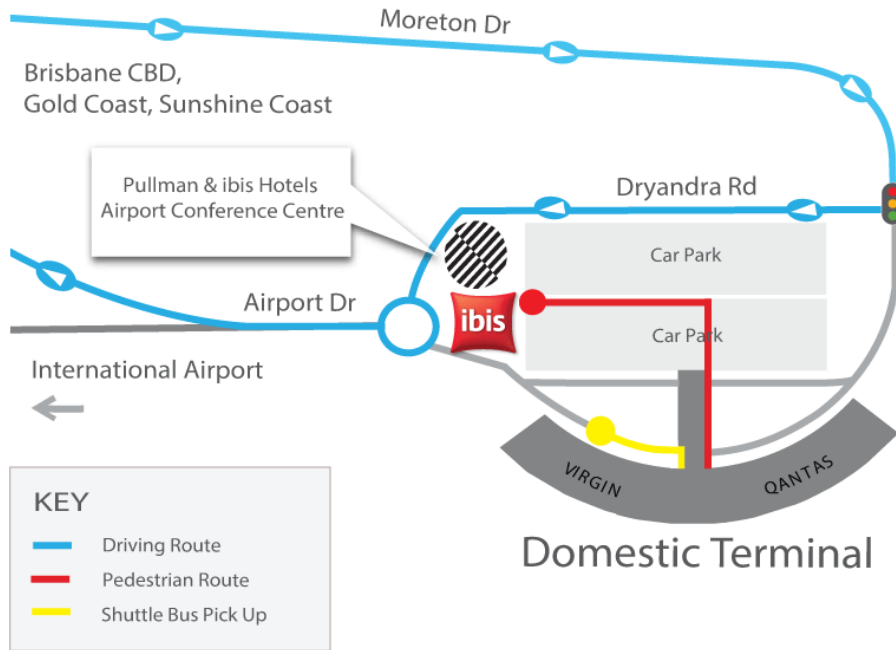

AirTrain:

Brisbane's Airtrain stops at the Domestic Terminal, just a 4 min walk across the skywalk to the Pullman or Ibis Brisbane or Brisbane Airport Conference Centre. Timetables available online at <https://airtrain.com.au/>. Pullman and ibis Brisbane Airport have arranged complimentary travel on the air train between the domestic and the international terminal (must show hotel confirmation to purchase tickets). Pre-purchased tickets are available at reception.

Price: \$16.00 per way per person from the Domestic Airport to Central Station (or South Brisbane).

BRISBANE
AIRPORT

BRISBANE AIRPORT

Domestic Terminal – Pick up and drop off point:

From the domestic terminal walk to outside of the Virgin Domestic Terminal (*look for the purple Virgin Premium Entry sign*) and head to the pickup location directly in front of this area. The shuttle will park at the end of the Con-X-ion bus area (see the below for images).

BRISBANE
AIRPORT

BRISBANE AIRPORT

International Terminal Pick up / Drop Off Point Bus and Coach Zone:

As soon as you clear customs, turn left and walk to the end of the arrivals hall, follow the signs to Hotel and Conference Centre Bus, follow the path right to the end and the pick-up area will be on your left.

PM SHUTTLE	
Bus 2 - 10 Seater	
ARRIVAL	LOCATION
16:00	Novotel
16:12	Domestic
16:20	Pullman/Ibis
16:30	International
16:40	Novotel
16:52	Domestic
17:00	Pullman/Ibis
17:10	International
17:20	Novotel
17:32	Domestic
17:40	Pullman/Ibis
17:50	International
18:00	Novotel
18:12	Domestic
18:20	Pullman/Ibis
18:30	International
18:40	Novotel
18:52	Domestic
19:00	Pullman/Ibis
19:10	International
19:20	Novotel
19:32	Domestic
19:40	Pullman/Ibis
19:50	International
20:00	Novotel
20:12	Domestic
20:20	Pullman/Ibis
20:30	International
20:40	Novotel
20:52	Domestic
21:00	Pullman/Ibis
21:10	International
21:20	Novotel
21:32	Domestic
21:40	Pullman/Ibis
21:50	International
22:00	Novotel
22:12	Domestic
22:20	Pullman/Ibis
22:30	International
22:40	Novotel