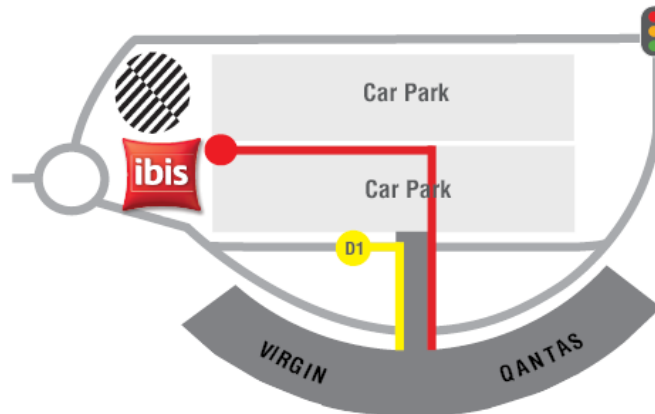

Price: \$16.00 per way per person from the Domestic Airport to Central Station (or South Brisbane).

BRISBANE  
AIRPORT

## Domestic Terminal – Pick up and drop off point:

Pick up and Drop Off Point Coach Area - Zone D1 Blue:

From the domestic terminal walk along the skywalk aerobridge until you reach the signs for the coach area, turn left and travel down the escalator. The shuttle will park at Zone D1 Blue, which will have the Brisbane Airport Hotels listed (see the following page for images).

## International Terminal Pick up / Drop Off Point Bus and Coach Zone:

As soon as you clear customs, turn left and walk to the end of the arrivals hall, follow the signs to Hotel and Conference Centre Bus, follow the path right to the end and the pick-up area will be on your left.