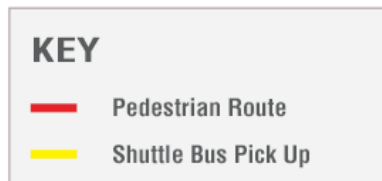

BRISBANE
AIRPORT

Domestic Terminal – Pick up and drop off point:

Pick up and Drop Off Point Coach Area - Zone D1 Blue:

From the domestic terminal walk along the skywalk aerobridge until you reach the signs for the coach area, turn left and travel down the escalator. The shuttle will park at Zone D1 Blue, which will have the Brisbane Airport Hotels listed (see the following page for images).

Domestic Terminal